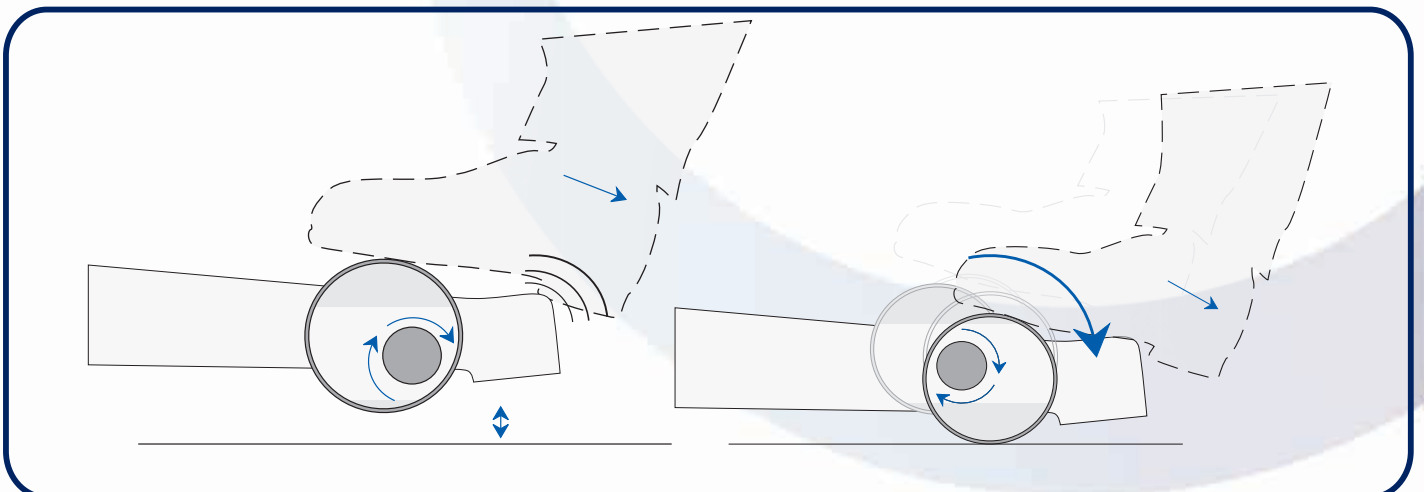

## STABILIZED TABLE BASE

Stoproc's eccentric wheel will adjust to any surface and stabilize the table instantly by simply rotating it to the floor.

Stoproc is manufactured from glass filled nylon which means:

**No rust**  
**No corrosion**  
**No weathering**

Stoproc Table is: **Very hygienic**  
**Maintenance free**  
**Light weight**  
**Simple to adjust**

**Stoproc tables**

Sizes: 750mm dia. or sq.  
800mm dia. or sq.  
900mm dia. or sq.

**Stoproc base only**

Suitable for top sizes: 750mm dia. or sq.  
800mm dia. or sq.  
900mm dia. or sq.

**Standard Stoproc Bar Table**

**Intermediate top ideal for handbags etc.**

**Classic table**

Sizes: 600mm dia. or sq. 750mm dia. or sq.  
800mm dia. or sq. 900mm dia. or sq.